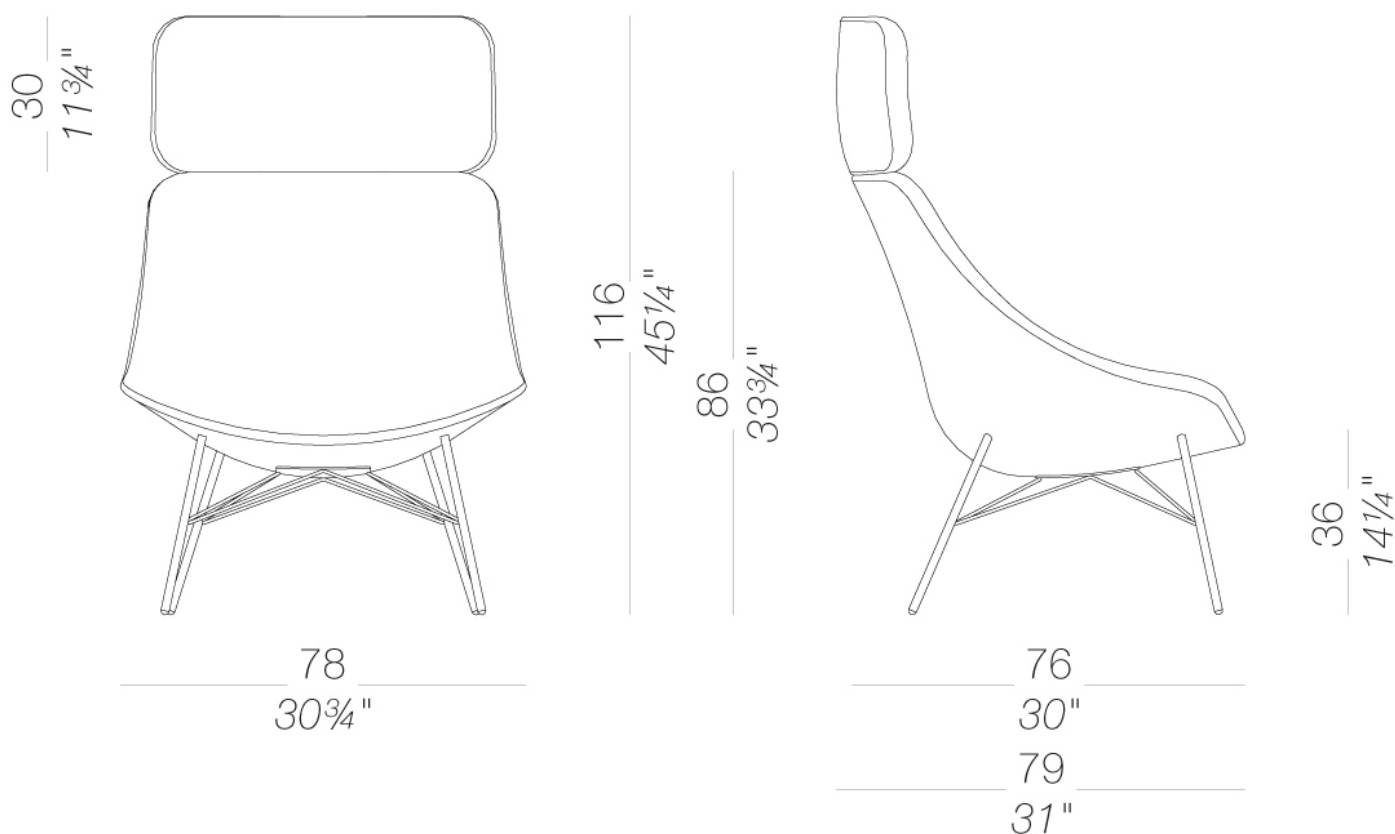

AUKI

Hee Welling | 2015

| S112 lounge chair upholstered with metal legs

Lounge chair with internal metal frame upholstered with fire-retardant moulded polyurethane foam and covered with fabric, soft leather or eco-leather. Four legged base in mat chromed metal or powder coated. Glides in nylon with felt.

TEST 1 IM - Remix